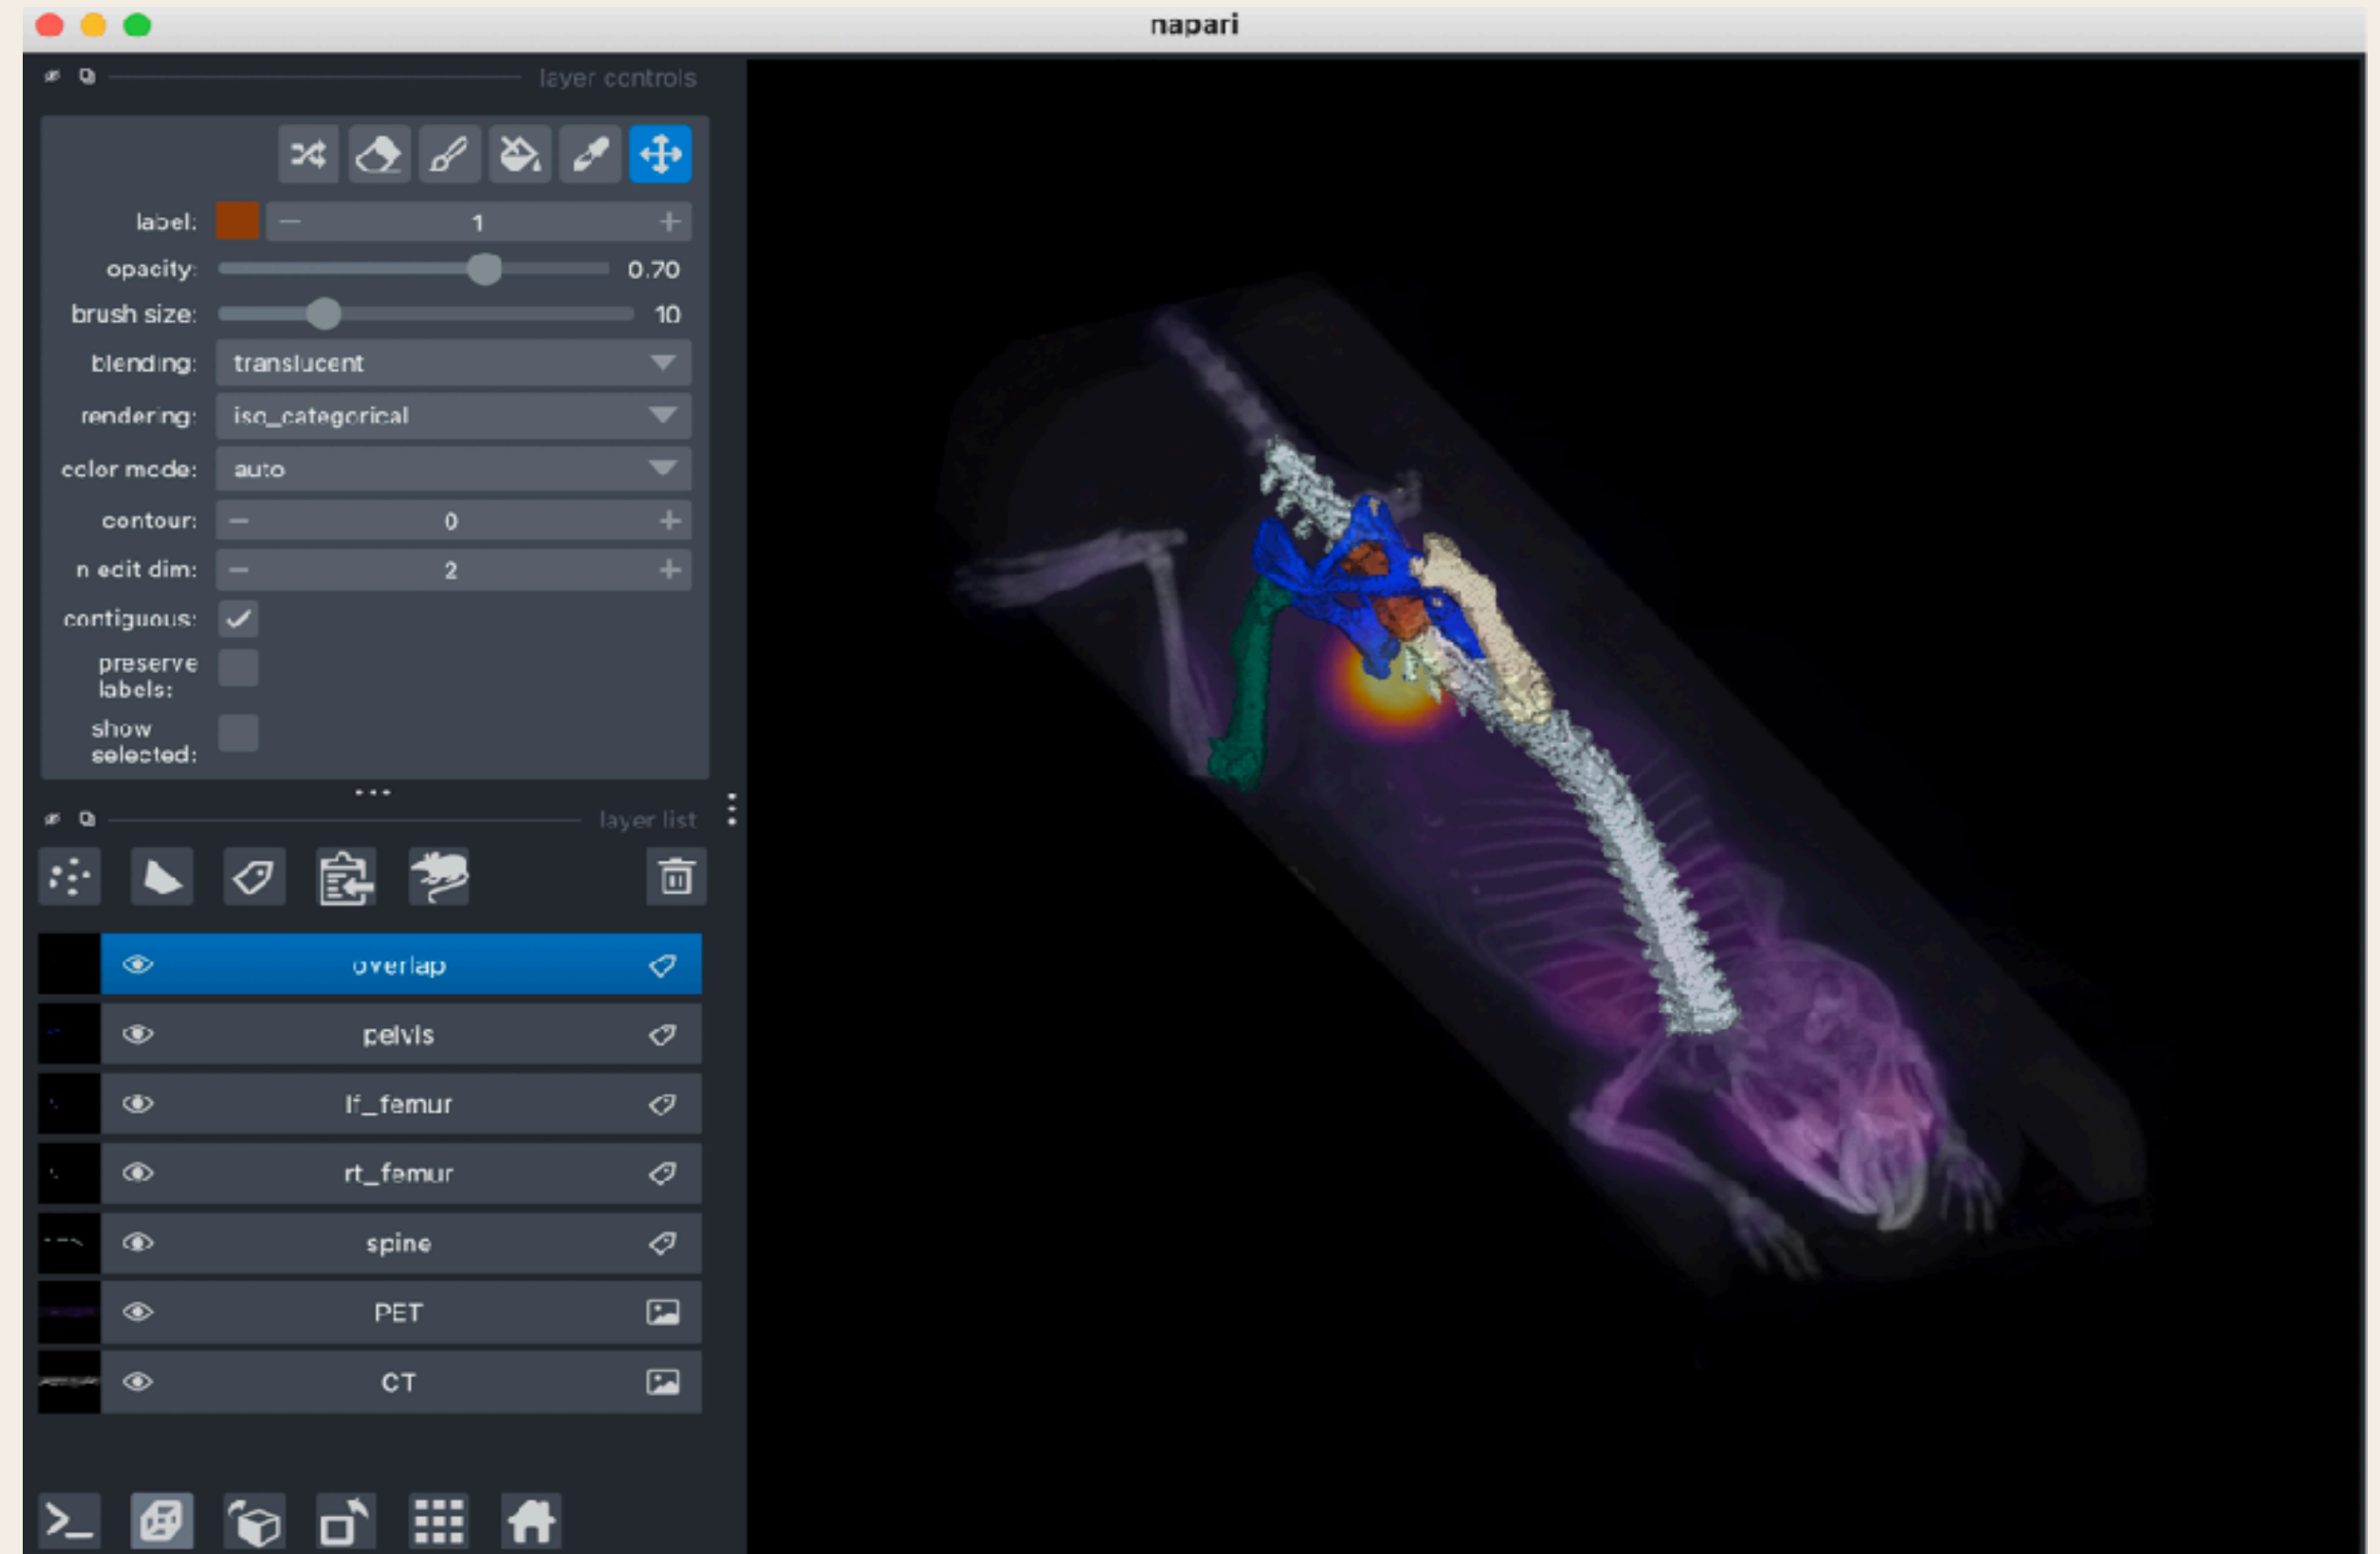

專題內容

- Napari
  - based on Python
  - multidimensional image viewer
  - built on Qt (GUI), VisPy (GPU based rendering)